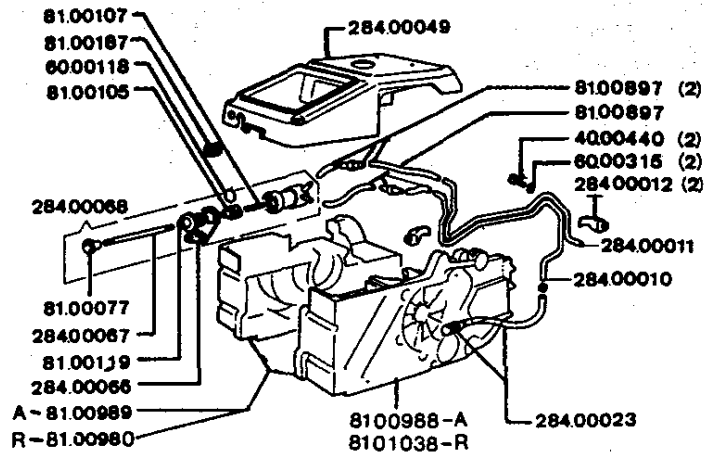

A . ARANCIO / ORANGE
 R . ROSSO / RED
 G . GIALLO / YELLOW

N	REF. 482	81 cc.
1	TAV. A	06 - 94

▲ 60.00330 SERIE GUARNIZIONI
 GASKET SET

N	REF. 482	81 cc.
2	TAV. B	06 - 94

N	REF. 482	81 c
3	TAV. C	06 -

COMPL. 72.01019

N	REF. 482	81 cc
4	TAV. D	01-93

N	REF. 482	81 cc.
6	TAV. F	06-94

REF. 284 MP

REF. 482 MP

SERIE O.R. 51.00890
O.R. SET

REF. 284 F

VARIANTI RISPETTO A TAV. BASE 482
PARTS DIFFERING FROM ORIGINAL DRAWING 482

0081.01106 ARANCIO
0081.01107 ROSSO
0081.01108
0081.01109

N	REF. 482 284 MP	81
7	TAV. G	06-

DA / FROM: MAGGIO / MAY 1994