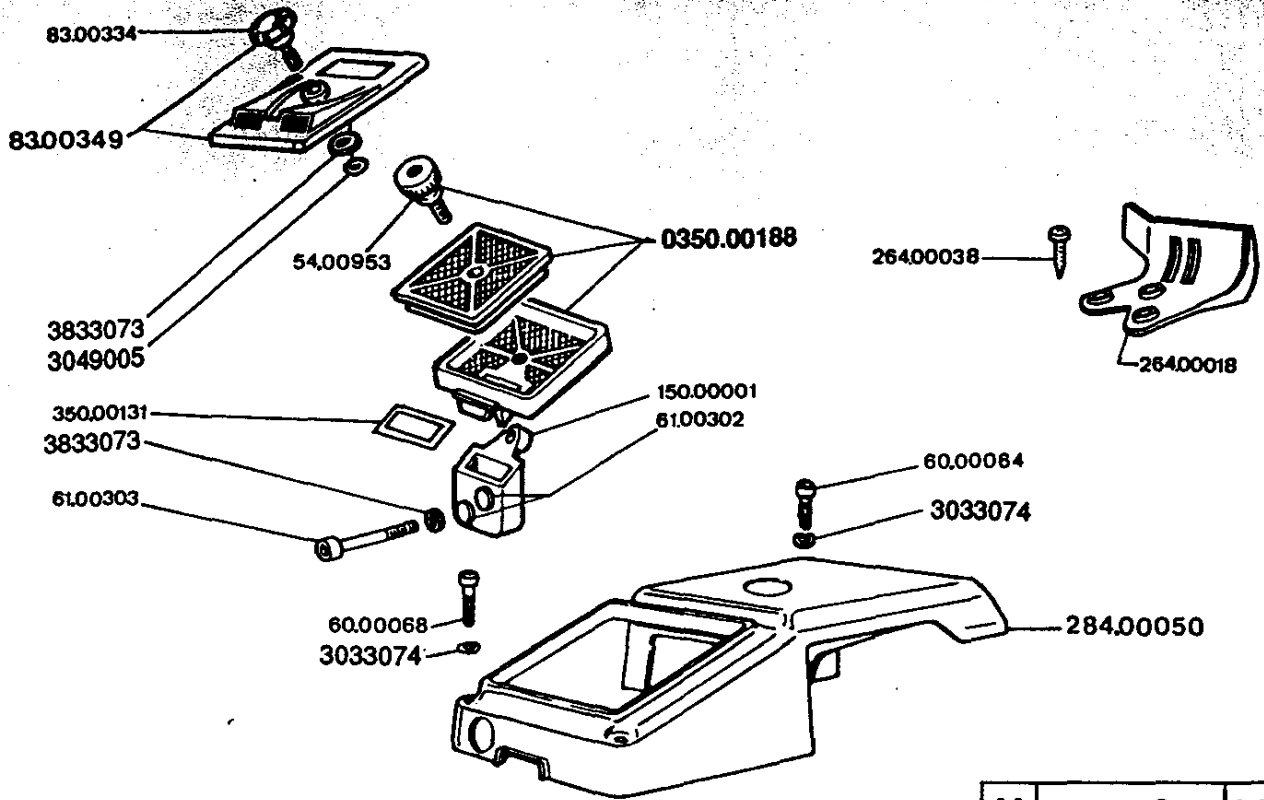

A . ARANCIO / ORANGE
 R . ROSSO / RED
 G . GIALLO / YELLOW

N	REF. 482	81 cc.
1	TAV. A	06 - 94

▲ 60.00330 SERIE GUARNIZIONI
 GASKET SET

N	REF. 482	81 cc.
2	TAV. B	06 - 94

N	REF. 482	81 c
3	TAV. C	06 -

COMPL. 72.01019

N	REF. 482	81 cc
4	TAV. D	01-93

N	REF. 482	81 cc.
6	TAV. F	06-94

REF. 284 MP

REF. 482 MP

SERIE O.R. 51.00890
O.R. SET

REF. 284 F

VARIANTI RISPETTO A TAV. BASE 482
PARTS DIFFERING FROM ORIGINAL DRAWING 482

0081.01106 ARANCIO
0081.01107 ROSSO
0081.01108
0081.01109