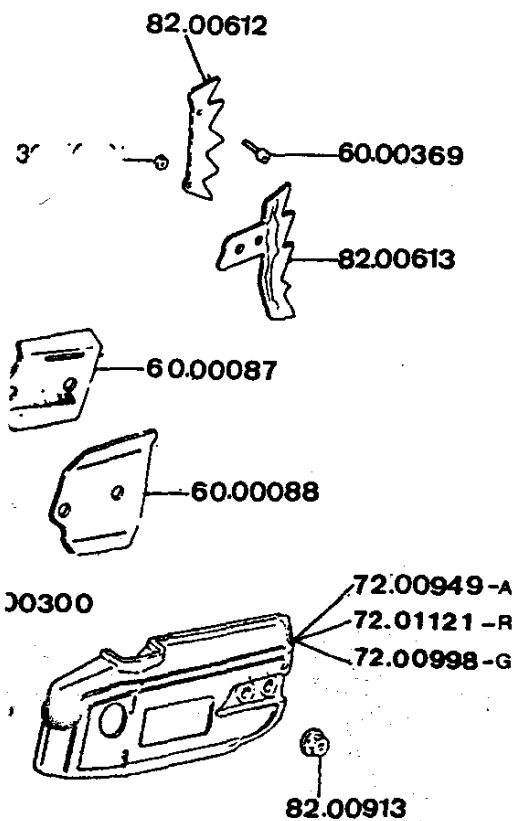

A . ARANCIO / ORANGE
 R . ROSSO / RED
 G . GIALLO / YELLOW

N	REF. 482	81 cc.
1	TAV. A	06 - 94

▲ 60.00330 SERIE GUARNIZIONI
 GASKET SET

N	REF. 482	81 cc.
2	TAV. B	06 - 94

N	REF. 482	81 c
3	TAV. C	06 -

COMPL. 72.01019

N	REF. 482	81 cc
4	TAV. D	01-93

N	REF. 482	81 cc.
6	TAV. F	06-94

REF. 284 MP

REF. 482 MP

SERIE O.R. 51.00890
O.R. SET

REF. 284 F

VARIANTI RISPETTO A TAV. BASE 482
PARTS DIFFERING FROM ORIGINAL DRAWING 482

0081.01106 ARANCIO
0081.01107 ROSSO
0081.01108
0081.01109

N	REF. 482 284 MP	81
7	TAV. G	06-

DA / FROM: MAGGIO / MAY 1994