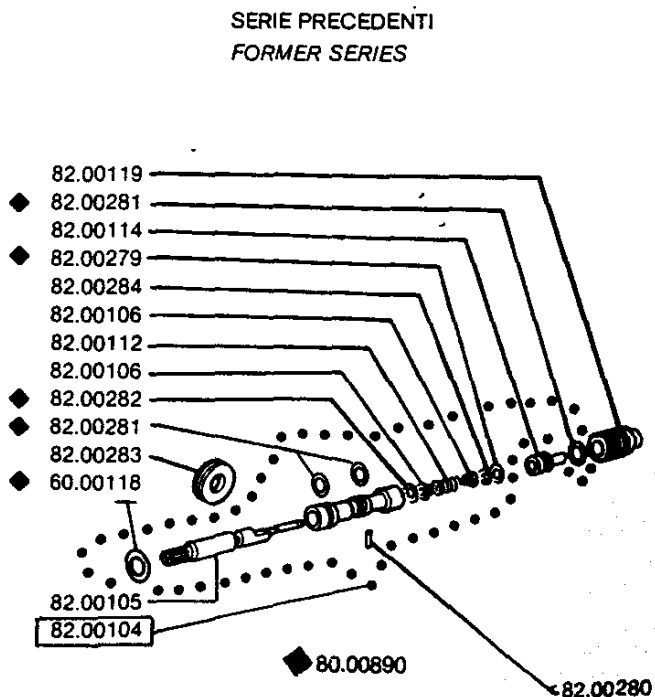

A . ARANCIO / ORANGE
 R . ROSSO / RED
 G . GIALLO / YELLOW

N	REF. 482	81 cc.
1	TAV. A	06 - 94

▲ 60.00330 SERIE GUARNIZIONI
 GASKET SET

N	REF. 482	81 cc.
2	TAV. B	06 - 94

N	REF. 482	81 c
3	TAV. C	06 -

COMPL. 72.01019

N	REF. 482	81 cc
4	TAV. D	01-93

N	REF. 482	81 cc.
6	TAV. F	06-94

REF. 284 MP

REF. 482 MP

SERIE O.R. 51.00890
O.R. SET

REF. 284 F

VARIANTI RISPETTO A TAV. BASE 482
PARTS DIFFERING FROM ORIGINAL DRAWING 482

0081.01106 ARANCIO
0081.01107 ROSSO
0081.01108
0081.01109

N	REF. 482 284 MP	81
7	TAV. G	06-

DA / FROM: MAGGIO / MAY 1994