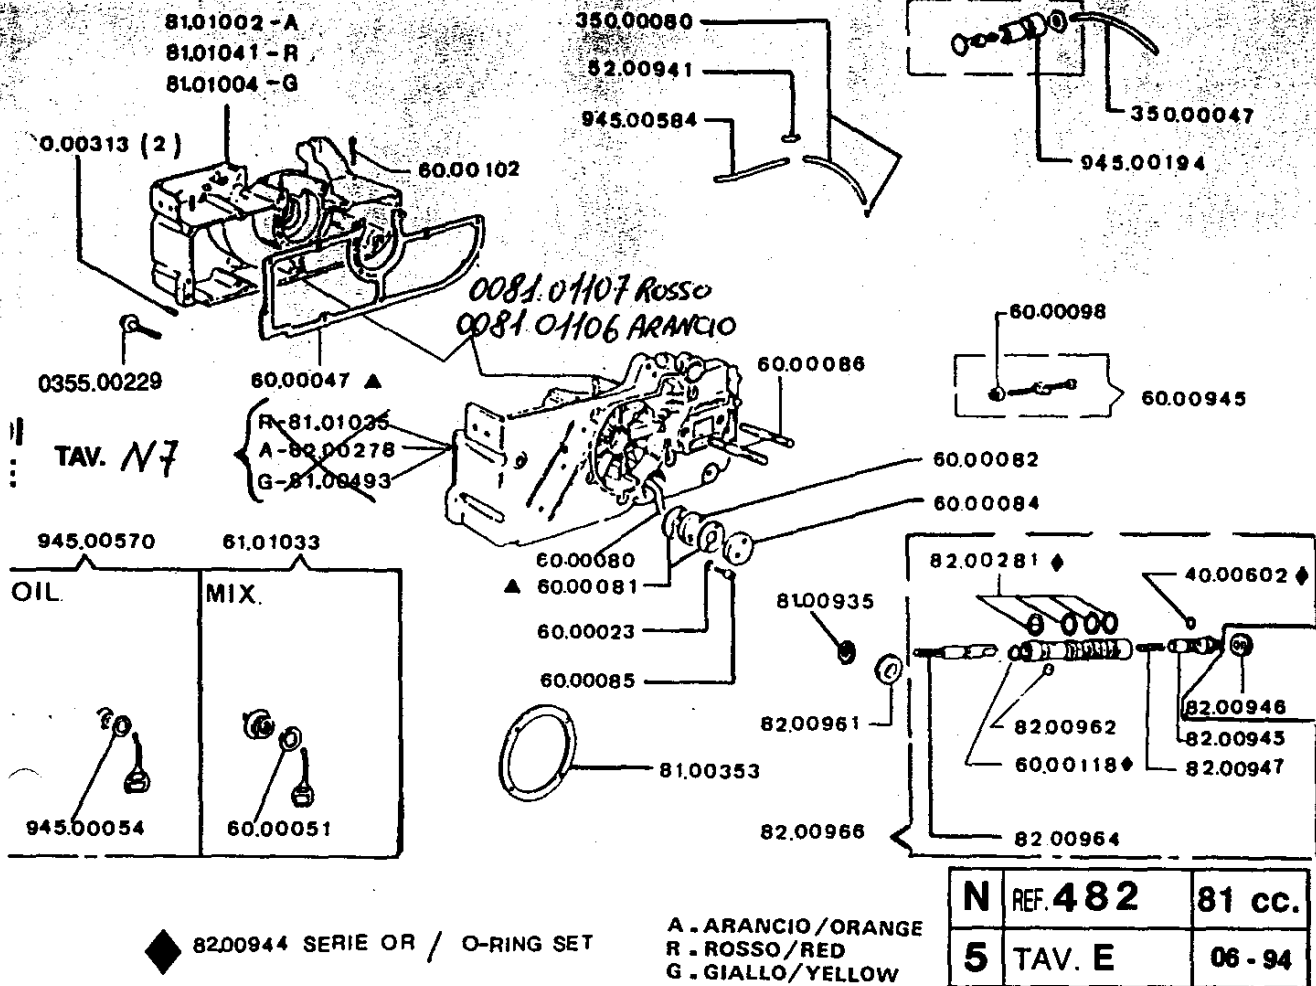

A . ARANCIO / ORANGE
 R . ROSSO / RED
 G . GIALLO / YELLOW

N	REF. 482	81 cc.
1	TAV. A	06 - 94

▲ 60.00330 SERIE GUARNIZIONI
 GASKET SET

N	REF. 482	81 cc.
2	TAV. B	06 - 94

N	REF. 482	81 c
3	TAV. C	06 -

COMPL. 72.01019

N	REF. 482	81 cc
4	TAV. D	01-93

N	REF. 482	81 cc.
6	TAV. F	06-94

REF. 284 MP

REF. 482 MP

SERIE O.R. 51.00890
O.R. SET

REF. 284 F

VARIANTI RISPETTO A TAV. BASE 482
PARTS DIFFERING FROM ORIGINAL DRAWING 482

0081.01106 ARANCIO
0081.01107 ROSSO
0081.01108
0081.01109

N	REF. 482 284 MP	81
7	TAV. G	06-

DA / FROM: MAGGIO / MAY 1994