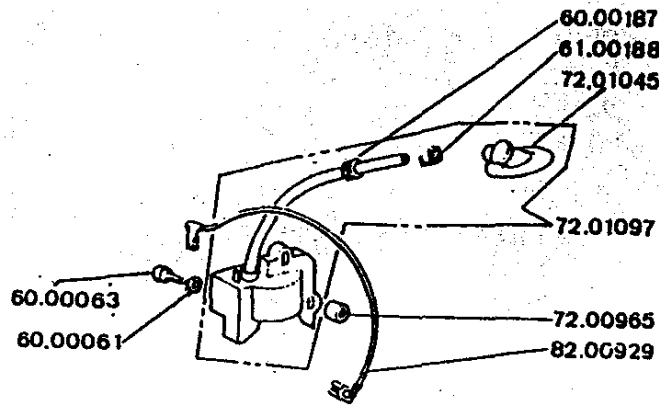

A . ARANCIO / ORANGE
 R . ROSSO / RED
 G . GIALLO / YELLOW

N	REF. 482	81 cc.
1	TAV. A	06 - 94

▲ 60.00330 SERIE GUARNIZIONI
 GASKET SET

N	REF. 482	81 cc.
2	TAV. B	06 - 94

N	REF. 482	81 c
3	TAV. C	06 -

COMPL. 72.01019

N	REF. 482	81 cc
4	TAV. D	01-93

N	REF. 482	81 cc.
6	TAV. F	06-94

REF. 284 MP

REF. 482 MP

SERIE O.R. 51.00890
O.R. SET

REF. 284 F

VARIANTI RISPETTO A TAV. BASE 482
PARTS DIFFERING FROM ORIGINAL DRAWING 482

0081.01106 ARANCIO
0081.01107 ROSSO
0081.01108
0081.01109