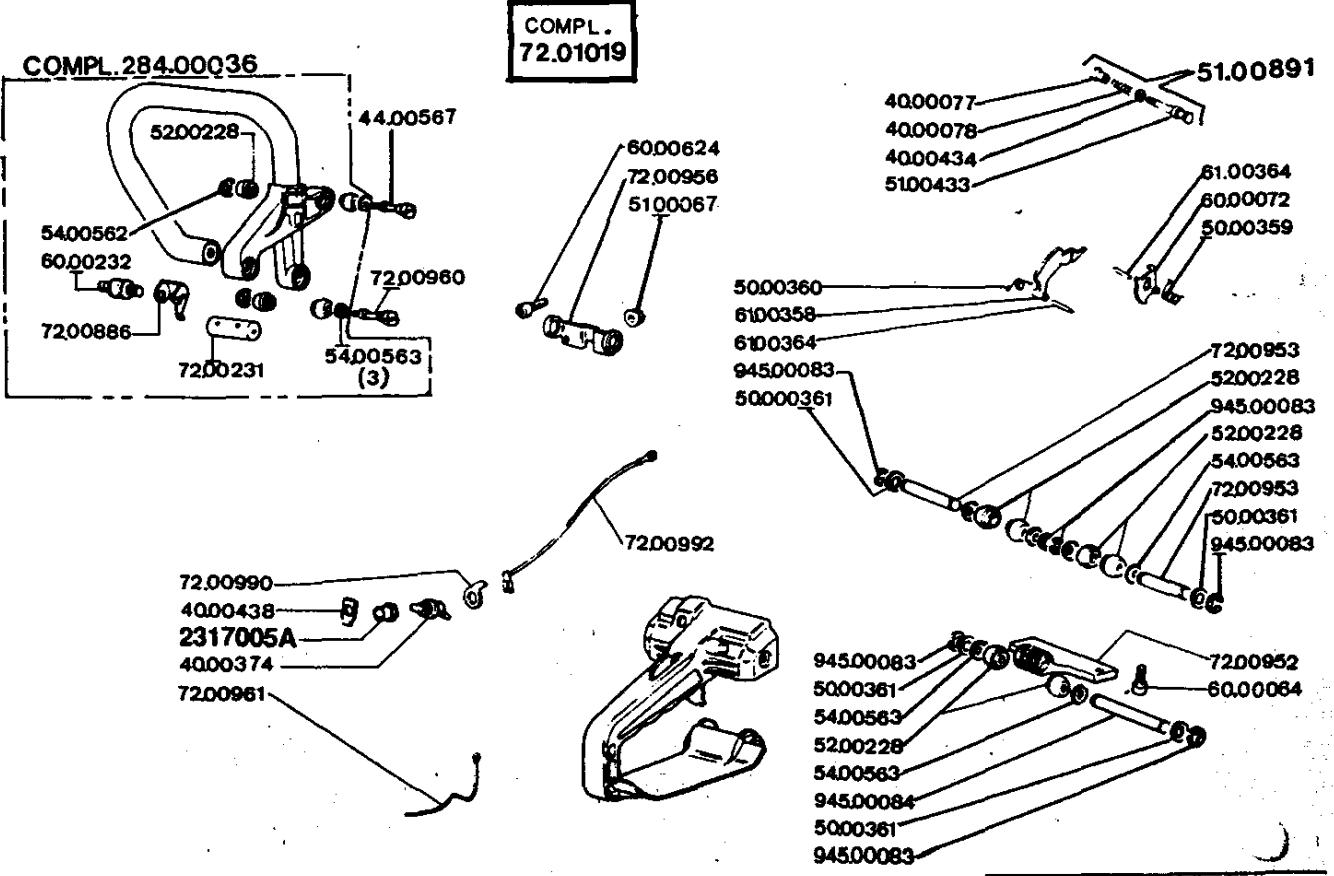

A . ARANCIO / ORANGE
 R . ROSSO / RED
 G . GIALLO / YELLOW

N	REF. 482	81 cc.
1	TAV. A	06 - 94

▲ 60.00330 SERIE GUARNIZIONI
 GASKET SET

N	REF. 482	81 cc.
2	TAV. B	06 - 94

N	REF. 482	81 c
3	TAV. C	06 -

COMPL. 72.01019

N	REF. 482	81 cc
4	TAV. D	01-93

N	REF. 482	81 cc.
6	TAV. F	06-94

REF. 284 MP

REF. 482 MP

SERIE O.R. 51.00890
O.R. SET

REF. 284 F

VARIANTI RISPETTO A TAV. BASE 482
PARTS DIFFERING FROM ORIGINAL DRAWING 482

0081.01106 ARANCIO
0081.01107 ROSSO
0081.01108
0081.01109

N	REF. 482 284 MP	81
7	TAV. G	06-

DA / FROM: MAGGIO / MAY 1994