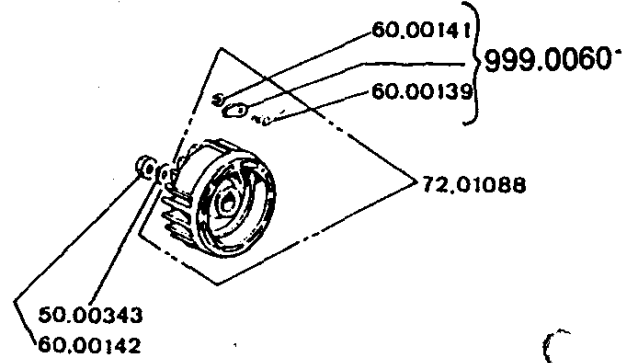

A . ARANCIO / ORANGE
 R . ROSSO / RED
 G . GIALLO / YELLOW

N	REF. 482	81 cc.
1	TAV. A	06 - 94

▲ 60.00330 SERIE GUARNIZIONI
 GASKET SET

N	REF. 482	81 cc.
2	TAV. B	06 - 94

N	REF. 482	81 c
3	TAV. C	06 -

COMPL. 72.01019

N	REF. 482	81 cc
4	TAV. D	01-93

N	REF. 482	81 cc.
6	TAV. F	06-94

REF. 284 MP

REF. 482 MP

SERIE O.R. 51.00890
O.R. SET

REF. 284 F

VARIANTI RISPETTO A TAV. BASE 482
PARTS DIFFERING FROM ORIGINAL DRAWING 482

0081.01106 ARANCIO
0081.01107 ROSSO
0081.01108
0081.01109