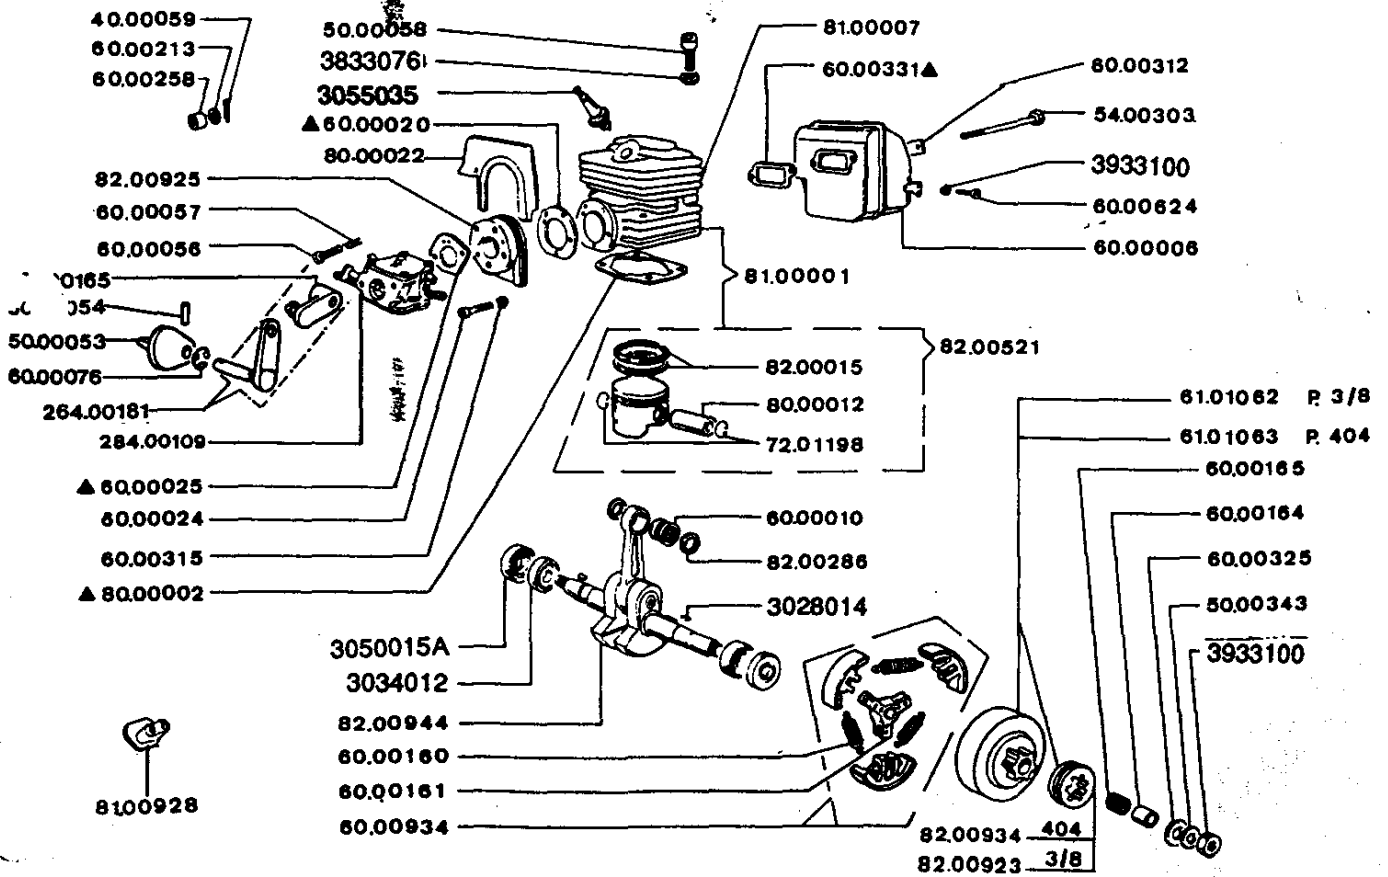

A . ARANCIO / ORANGE
 R . ROSSO / RED
 G . GIALLO / YELLOW

N	REF. 482	81 cc.
1	TAV. A	06 - 94

▲ 60.00330 SERIE GUARNIZIONI
 GASKET SET

N	REF. 482	81 cc.
2	TAV. B	06 - 94

N	REF. 482	81 c
3	TAV. C	06 -

COMPL. 72.01019

N	REF. 482	81 cc
4	TAV. D	01-93

N	REF. 482	81 cc.
6	TAV. F	06-94

REF. 284 MP

REF. 482 MP

SERIE O.R. 51.00890
O.R. SET

REF. 284 F

VARIANTI RISPETTO A TAV. BASE 482
PARTS DIFFERING FROM ORIGINAL DRAWING 482

0081.01106 ARANCIO
0081.01107 ROSSO
0081.01108
0081.01109

N	REF. 482 284 MP	81
7	TAV. G	06-

DA / FROM: MAGGIO / MAY 1994