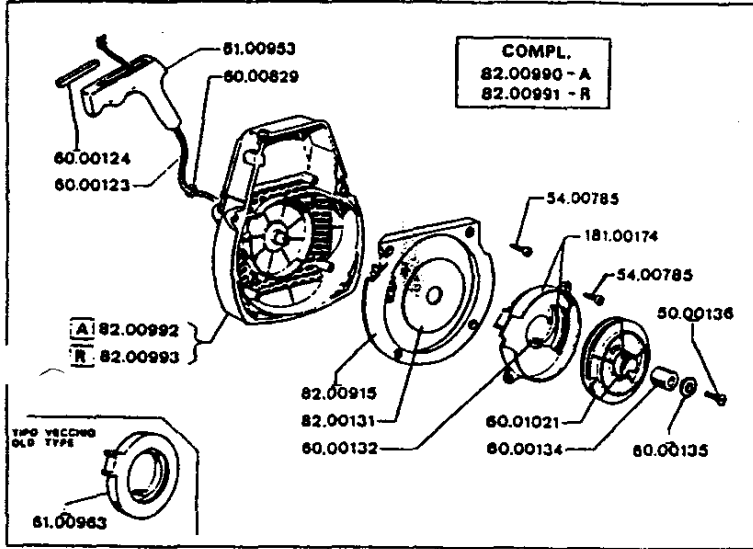

A . ARANCIO / ORANGE
 R . ROSSO / RED
 G . GIALLO / YELLOW

N	REF. 482	81 cc.
1	TAV. A	06 - 94

▲ 60.00330 SERIE GUARNIZIONI
 GASKET SET

N	REF. 482	81 cc.
2	TAV. B	06 - 94

N	REF. 482	81 c
3	TAV. C	06 -

COMPL. 72.01019

N	REF. 482	81 cc
4	TAV. D	01-93

N	REF. 482	81 cc.
6	TAV. F	06-94

REF. 284 MP

REF. 482 MP

SERIE O.R. 51.00890
O.R. SET

REF. 284 F

VARIANTI RISPETTO A TAV. BASE 482
PARTS DIFFERING FROM ORIGINAL DRAWING 482

0081.01106 ARANCIO
0081.01107 ROSSO
0081.01108
0081.01109

N	REF. 482 284 MP	81
7	TAV. G	06-

DA / FROM: MAGGIO / MAY 1994