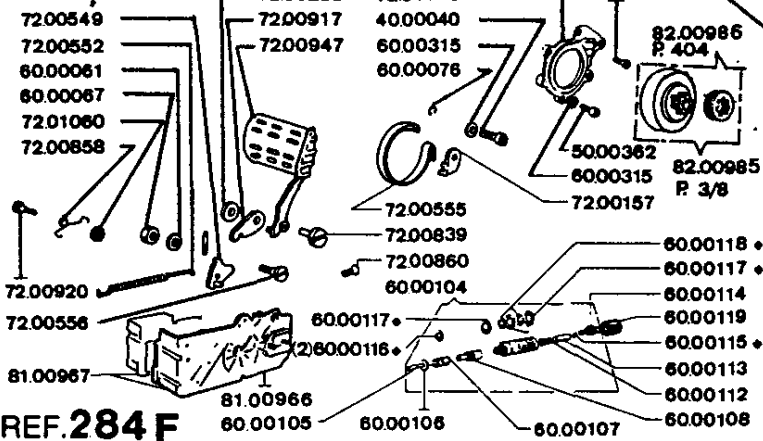

A . ARANCIO / ORANGE
 R . ROSSO / RED
 G . GIALLO / YELLOW

N	REF. 482	81 cc.
1	TAV. A	06 - 94

▲ 60.00330 SERIE GUARNIZIONI
 GASKET SET

N	REF. 482	81 cc.
2	TAV. B	06 - 94

N	REF. 482	81 c
3	TAV. C	06 -

COMPL. 72.01019

N	REF. 482	81 cc
4	TAV. D	01-93

N	REF. 482	81 cc.
6	TAV. F	06-94

REF. 284 MP

REF. 482 MP

SERIE O.R. 51.00890
O.R. SET

REF. 284 F

VARIANTI RISPETTO A TAV. BASE 482
PARTS DIFFERING FROM ORIGINAL DRAWING 482

0081.01106 ARANCIO
0081.01107 ROSSO
0081.01108
0081.01109